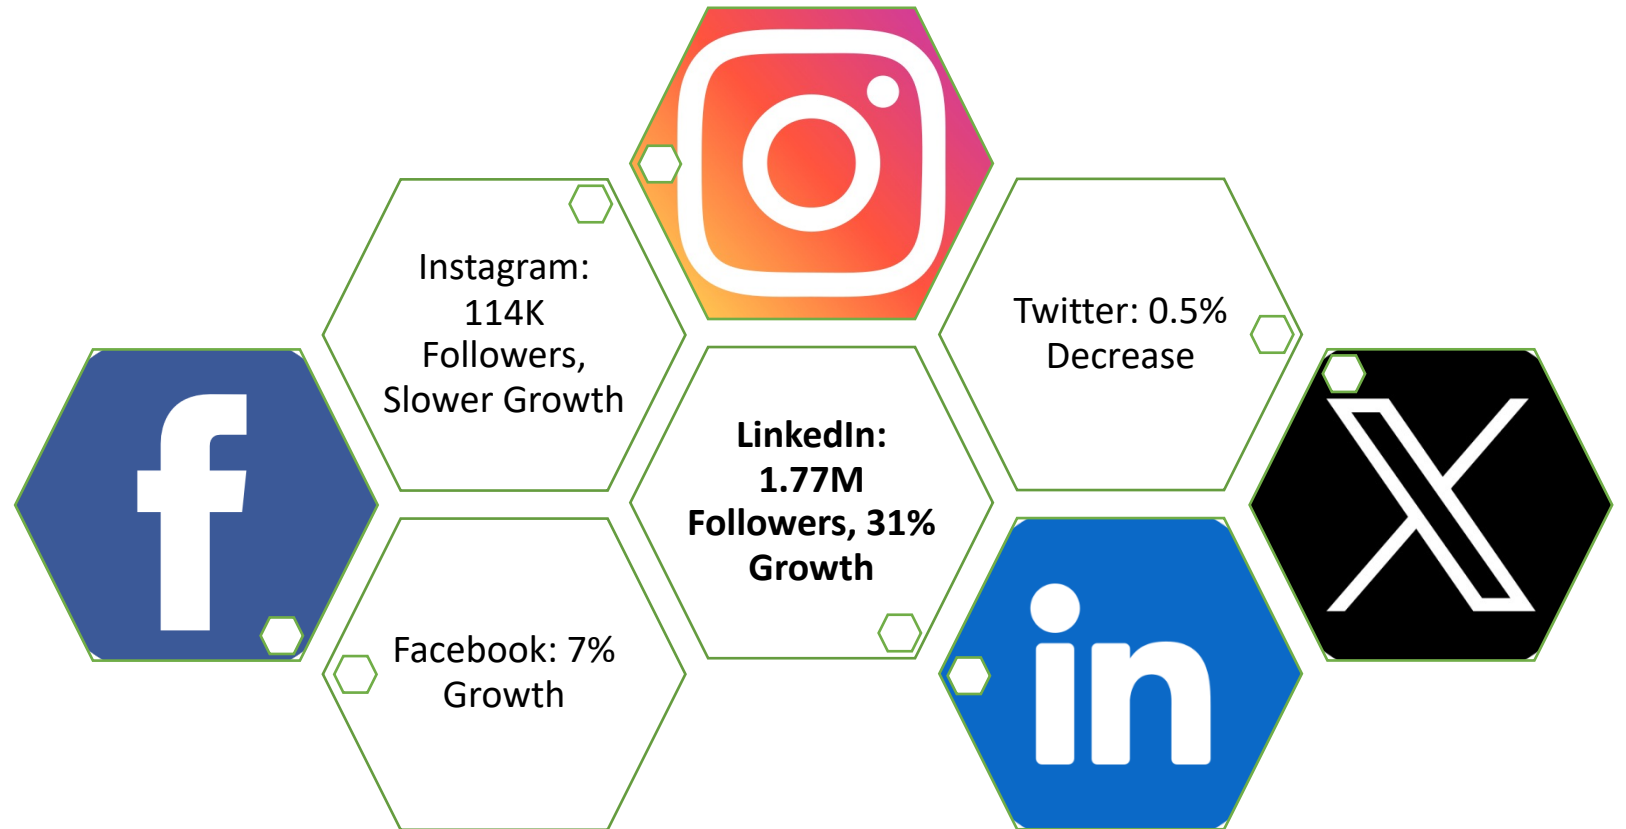

The economic outlook for Q4 2023, comparing their current situation to their 6-month outlook

Economic survey FEIBP Technical brushes
4. Quarter 2023

■ outlook for the next 6 months ■ actual situation

Participation: 10 companies representing 1017 employees from Austria, Germany, Italy, Netherlands, Slovenia, Switzerland

European
Brushware
Federation

ECONOMIC SURVEY - FEIBP Technical Brushes

The economic climate trend from Q1 2020 to Q3 2024

Social Media Trends of FEIBP Members

May 2023 - March 2024

24% overall growth

European
Brushware
Federation