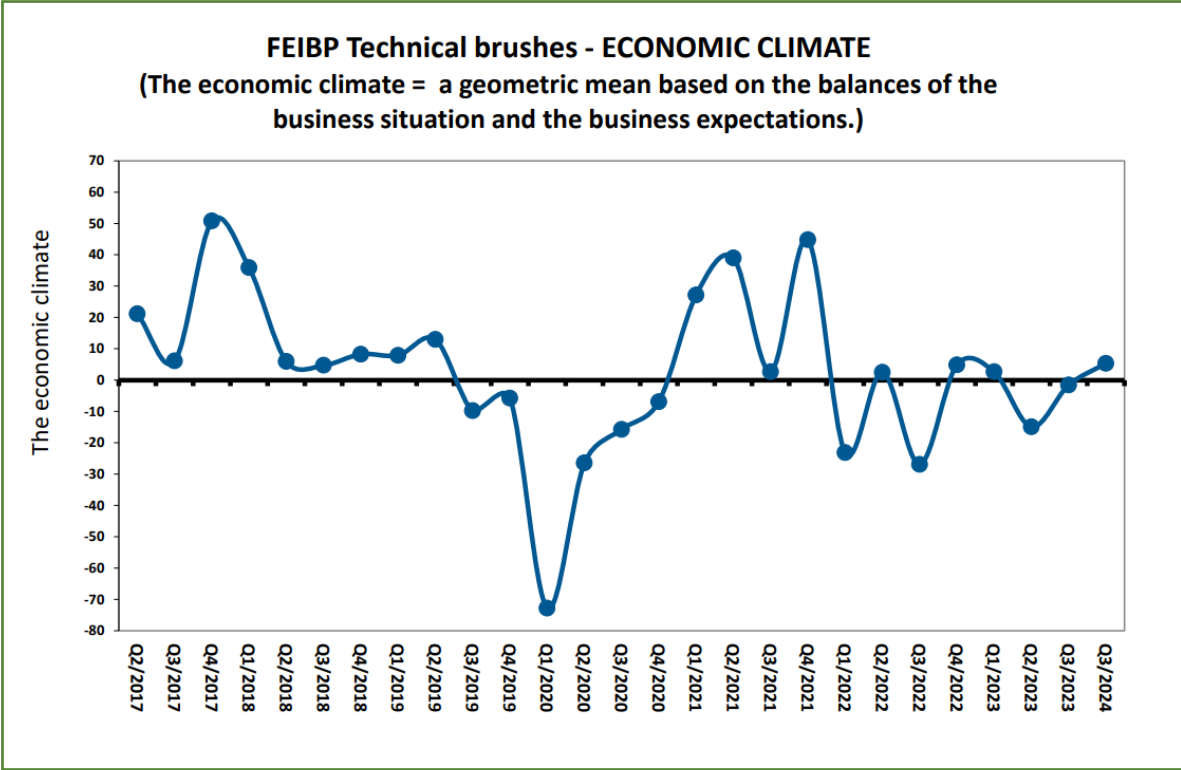

The economic outlook for Q4 2023, comparing their current situation to their 6-month outlook

Economic survey FEIBP Technical brushes
4. Quarter 2023

■ outlook for the next 6 months ■ actual situation

Participation: 10 companies representing 1017 employees from Austria, Germany, Italy, Netherlands, Slovenia, Switzerland

European
Brushware
Federation

ECONOMIC SURVEY - FEIBP Technical Brushes

The economic climate trend from Q1 2020 to Q3 2024

Social Media Trends of FEIBP Members

May 2023 - March 2024

24% overall growth

European
Brushware
Federation