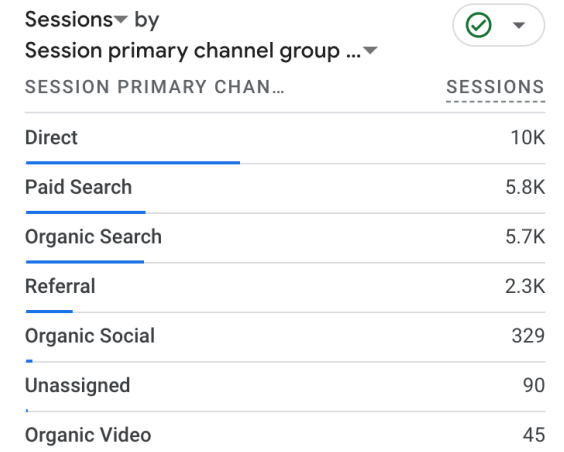

From inception (June 2023) to date, the page had...

- 20,000 visitors
- From over 113 countries
- Speaking over 41 different languages!