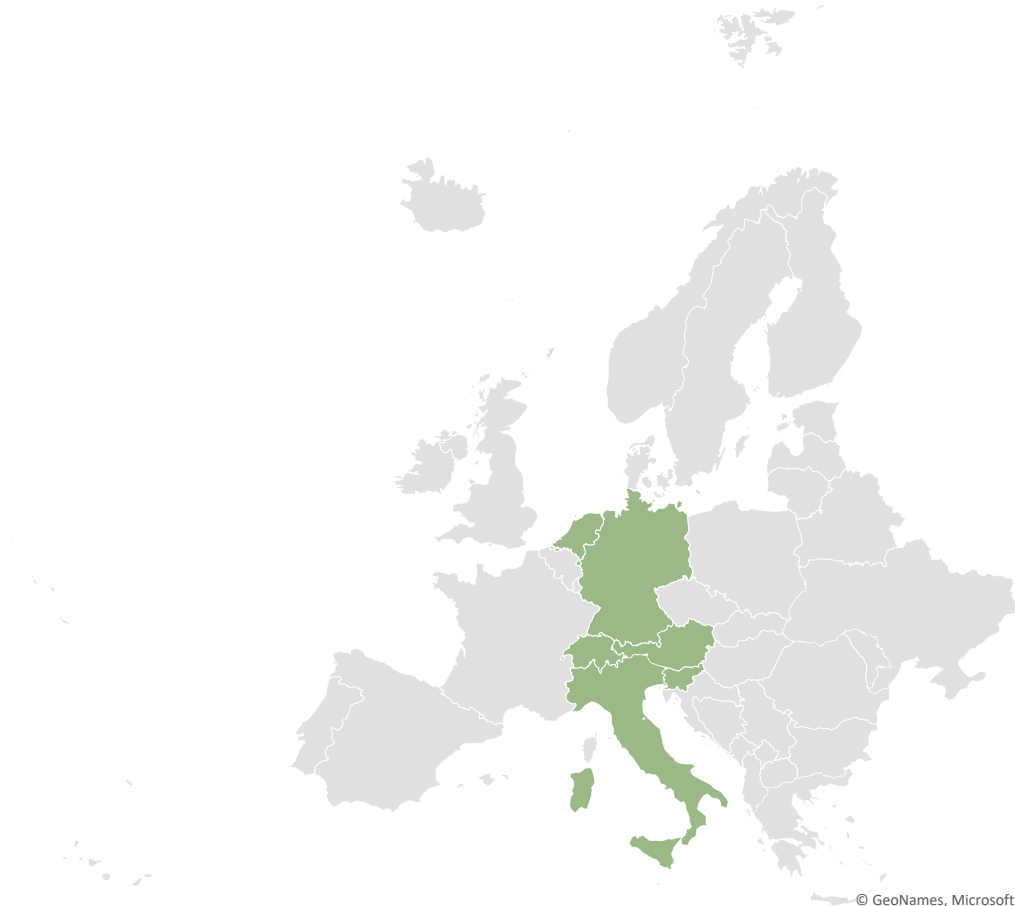

**Participation: brush
companies across 6
countries
representing 1,017
employees**

Powered by Bing
© GeoNames, Microsoft, Open Places, OpenStreetMap, TomTom

European
Brushware
Federation

ECONOMIC SURVEY - FEIBP Technical Brushes