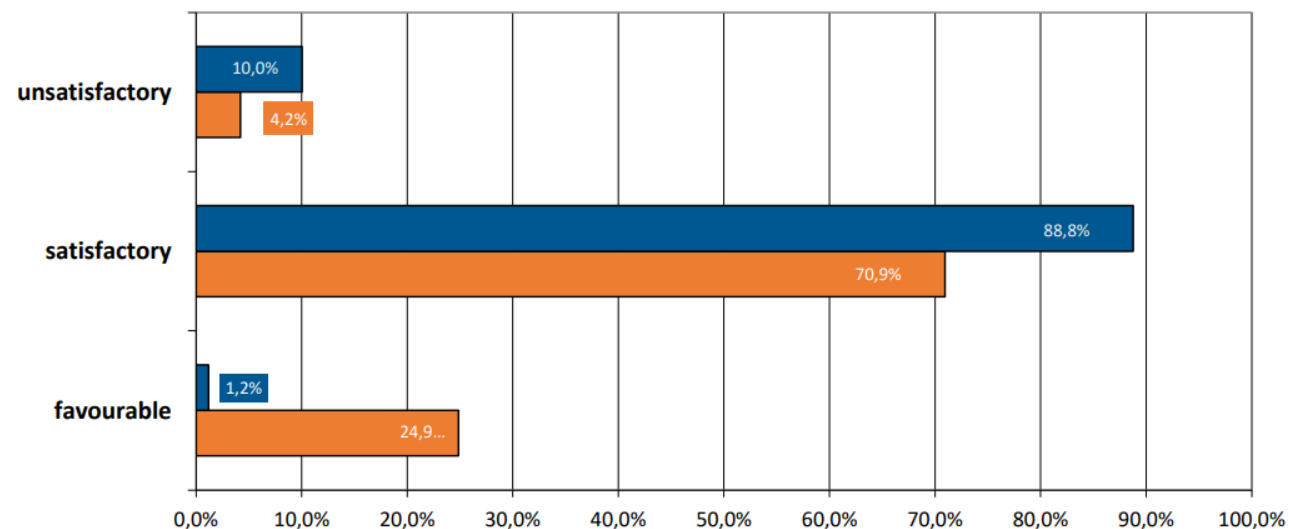

**Participation: brush
companies across 6
countries
representing 1,017
employees**

Powered by Bing
© GeoNames, Microsoft, Open Places, OpenStreetMap, TomTom

European
Brushware
Federation

ECONOMIC SURVEY - FEIBP Technical Brushes

The economic outlook for Q4 2023, comparing their current situation to their 6-month outlook

Economic survey FEIBP Technical brushes
4. Quarter 2023

■ outlook for the next 6 months ■ actual situation

Participation: 10 companies representing 1017 employees from Austria, Germany, Italy, Netherlands, Slovenia, Switzerland