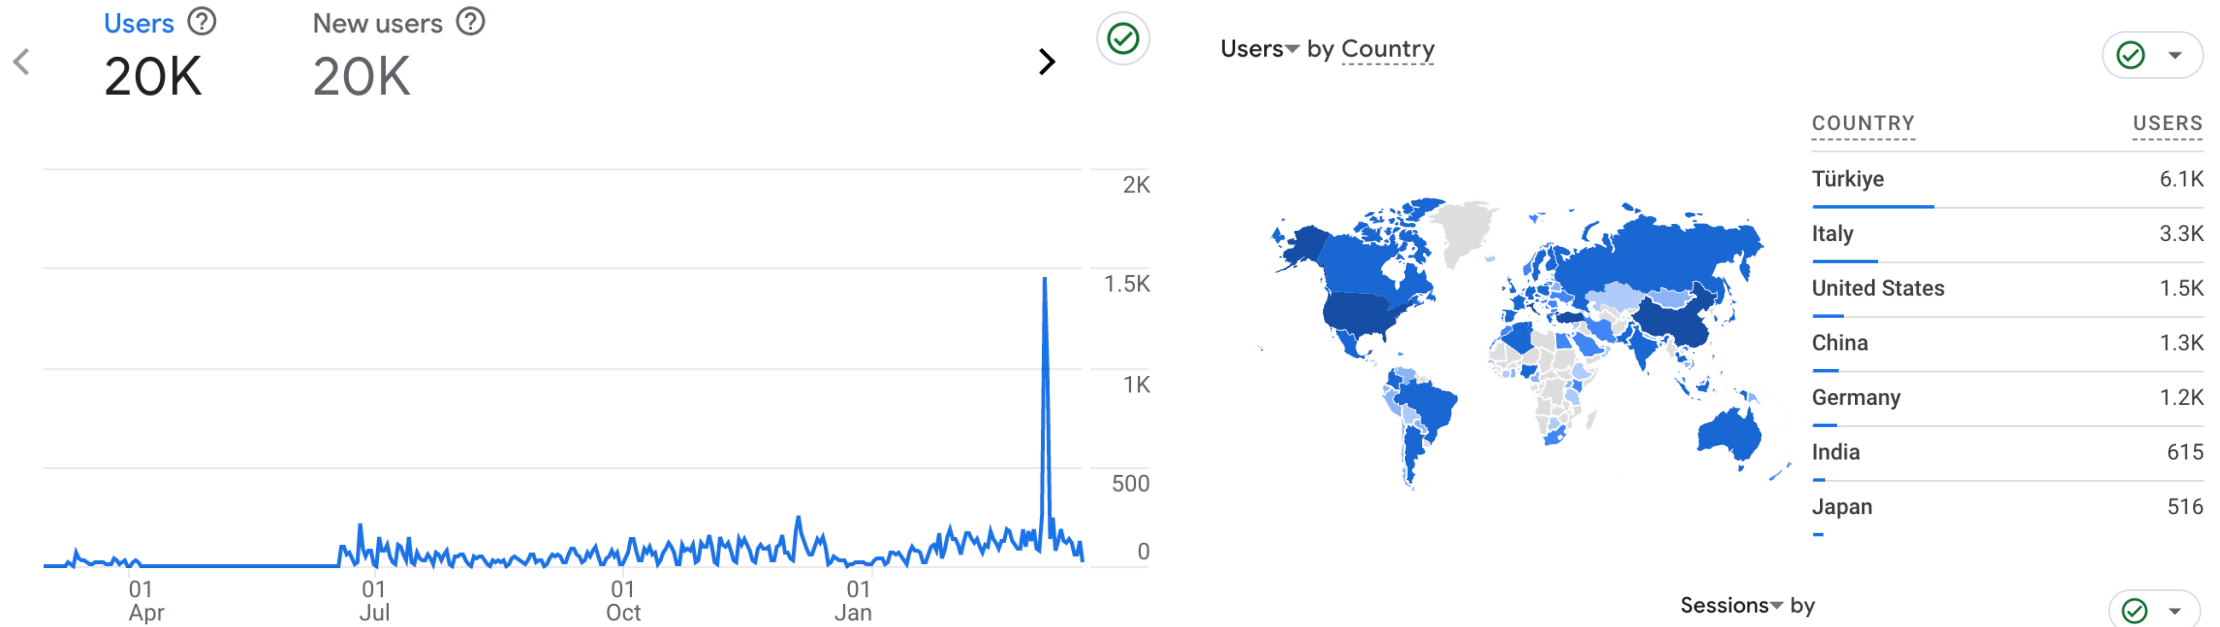

From inception (June 2023) to date, the page had...

- 20,000 visitors
- From over 113 countries
- Speaking over 41 different languages!